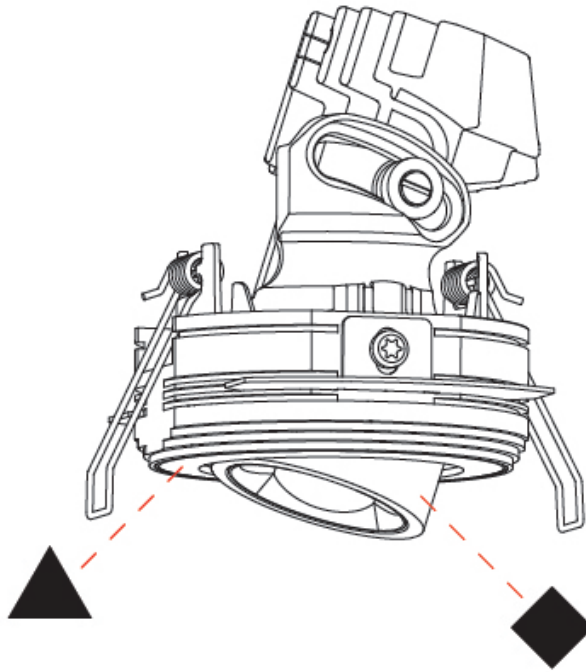

OIKO PRO ROUND ADJUSTABLE TRIMLESS

A35885-

PROJECT

TYPE

SPECIFIER

QUANTITY

DATE