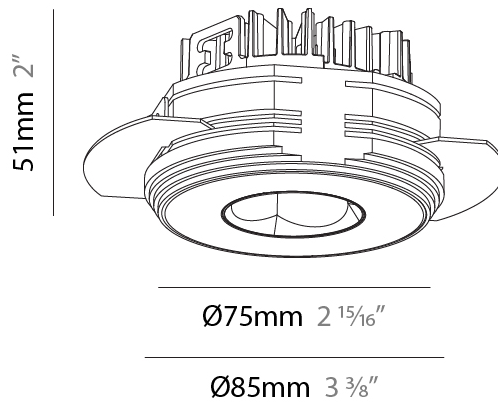

GENERAL

Series: Oiko Pro Round
Subseries: Oiko Pro Round Fixed
Brand: Prolicht
Division: Architectural
Mounting Type: Trimless
Mounting Location: Ceiling
Subcategory: Downlight

PHYSICAL

Shape: Round
Diameter (mm): 75
Diameter (in): 2 15/16
Height (mm): 51
Height (in): 2
Ceiling Thickness (mm): 10 / 12.5 / 15 / 25
Ceiling Thickness (in): 3/8 or 1/2 or 9/16 or 1
Min. Recessing Depth (mm): 55
Min. Recessing Depth (in): 2 3/16
Light Distribution: Direct
Diffuser: Lens Pack - Spread Lens / Linear Spread Lens / Honeycomb Louver
Fixture Finish: SSR / BKV / CWI / CRY / HAB / UFT / ITA / RUA / FTG / MYG / LOD / PUS / FRO / FUP / KIA / POP / BLS / SPG / MEY / GOH / GUM / CHC / COM / ABZ / JAG / OBR / MOS / ROR
Fixture Material: Aluminum Die Cast
Cut-out Measurements: 86mm / 2 11/16" Diameter

ELECTRICAL

Lamp Type: LED (Zhaga Standard)
Input Wattage (W): 14
Total Output Wattage (W): 12.7
Dimming: Dali Dimming
Driver Included: No
Driver Location: Recessed Housing
Driver Type: Constant Current - Universal (120Vac only for DALI driver)
Driver Class: Class 2
Input Voltage (V): 120 - 277
Constant Current (MA): 700

LED

Color Temperature (°K): 2700-6500 Tunable White
Max. Delivered Lumen (lm): 1240
Nominal Lumen (lm): 1460
CRI: >90 CRI
Lamp Life (hrs): 50000
Special LEDs offerings: Tunable White

OPTICAL

Reflector°: 52
Adjustability: Fixed

RATINGS AND CERTIFICATIONS

Certified By: Certified for North American Standards
IP rating: IP20