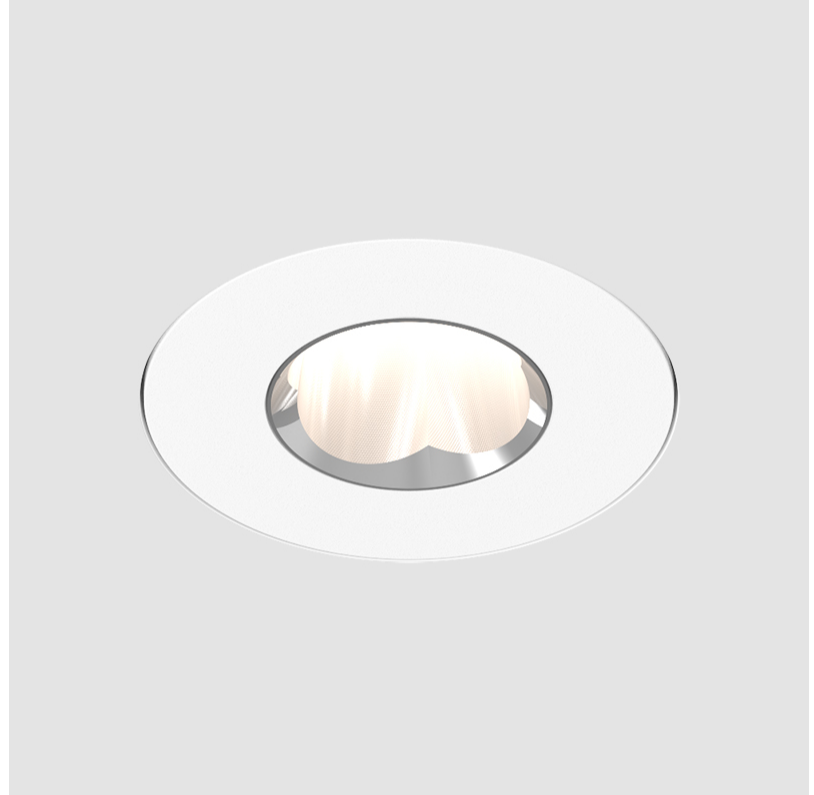

GENERAL

Series: Oiko Pro Round
Subseries: Oiko Pro Round Fixed
Brand: Prolicht
Division: Architectural
Mounting Type: Trimless
Mounting Location: Ceiling
Subcategory: Downlight

PHYSICAL

Shape: Round
Diameter (mm): 75
Diameter (in): 2 15/16
Height (mm): 43
Height (in): 1 11/16
Ceiling Thickness (mm): 10 / 12.5 / 15 / 25
Ceiling Thickness (in): 3/8 or 1/2 or 9/16 or 1
Min. Recessing Depth (mm): 50
Min. Recessing Depth (in): 1 15/16
Light Distribution: Direct
Diffuser: Lens Pack - Spread Lens / Linear Spread Lens / Honeycomb Louver
Fixture Finish: SSR / BKV / CWI / CRY / HAB / UFT / ITA / RUA / FTG / MYG / LOD / PUS / FRO / FUP / KIA / POP / BLS / SPG / MEY / GOH / GUM / CHC / COM / ABZ / JAG / OBR / MOS / ROR
Fixture Material: Aluminum Die Cast
Cut-out Measurements: 86mm / 2 11/16" Diameter

ELECTRICAL

Lamp Type: LED (Zhaga Standard)
Input Wattage (W): 14
Total Output Wattage (W): 12.7
Dimming: Dali Dimming
Driver Included: No
Driver Location: Recessed Housing
Driver Type: Constant Current - Universal (120Vac only for DALI driver)
Driver Class: Class 2
Input Voltage (V): 120 - 277
Constant Current (MA): 700

LED

Color Temperature (°K): 2700-6500 Tunable White
Max. Delivered Lumen (lm): 1381
Nominal Lumen (lm): 1460
CRI: >90 CRI
Lamp Life (hrs): 50000
Special LEDs offerings: Tunable White

OPTICAL

Reflector°: 62
Adjustability: Fixed

RATINGS AND CERTIFICATIONS

Certified By: Certified for North American Standards
IP rating: IP20